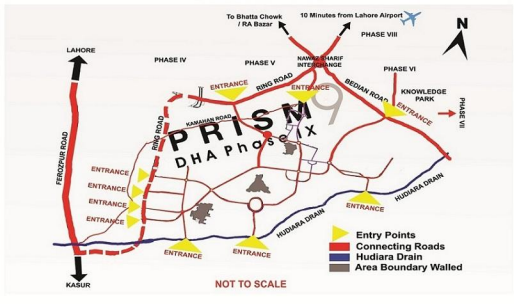

**PRISM 9**  
DHA Phase IX

### SALIENT FACETS

- \* Largest & Centrally Located Gated & Walled Phase Connected with Major Road Network
  - \* Fast Track Development Work
  - \* 16 Sectors, Main Civic Zones, City Malls, University & Hospitals
  - \* Parks, Schools & Masajid in all sectors, Own Golf Course, Water Theme Park, Business Park, Drive in Cinema and Saddle & Polo Club
  - \* Church for the Christian Community
  - \* Multi Purpose Event Complex & Convention Center
  - \* Dual Water Supply (Potable and Utility) & Rain Water Harvesting
  - \* Shaded Pedestrianised Walkways & Bicycle Tracks
  - \* Environment Friendly Living with Community Gardens
  - \* E-Tolling and Parking & LED Solar Street Lights
  - \* 24/7 Security with Quad Copter Surveillance, Police Station & Emergency Services
  - \* Historical Entrances and Monuments Representing all Provinces of Pakistan
- Many more....

### Location MAP