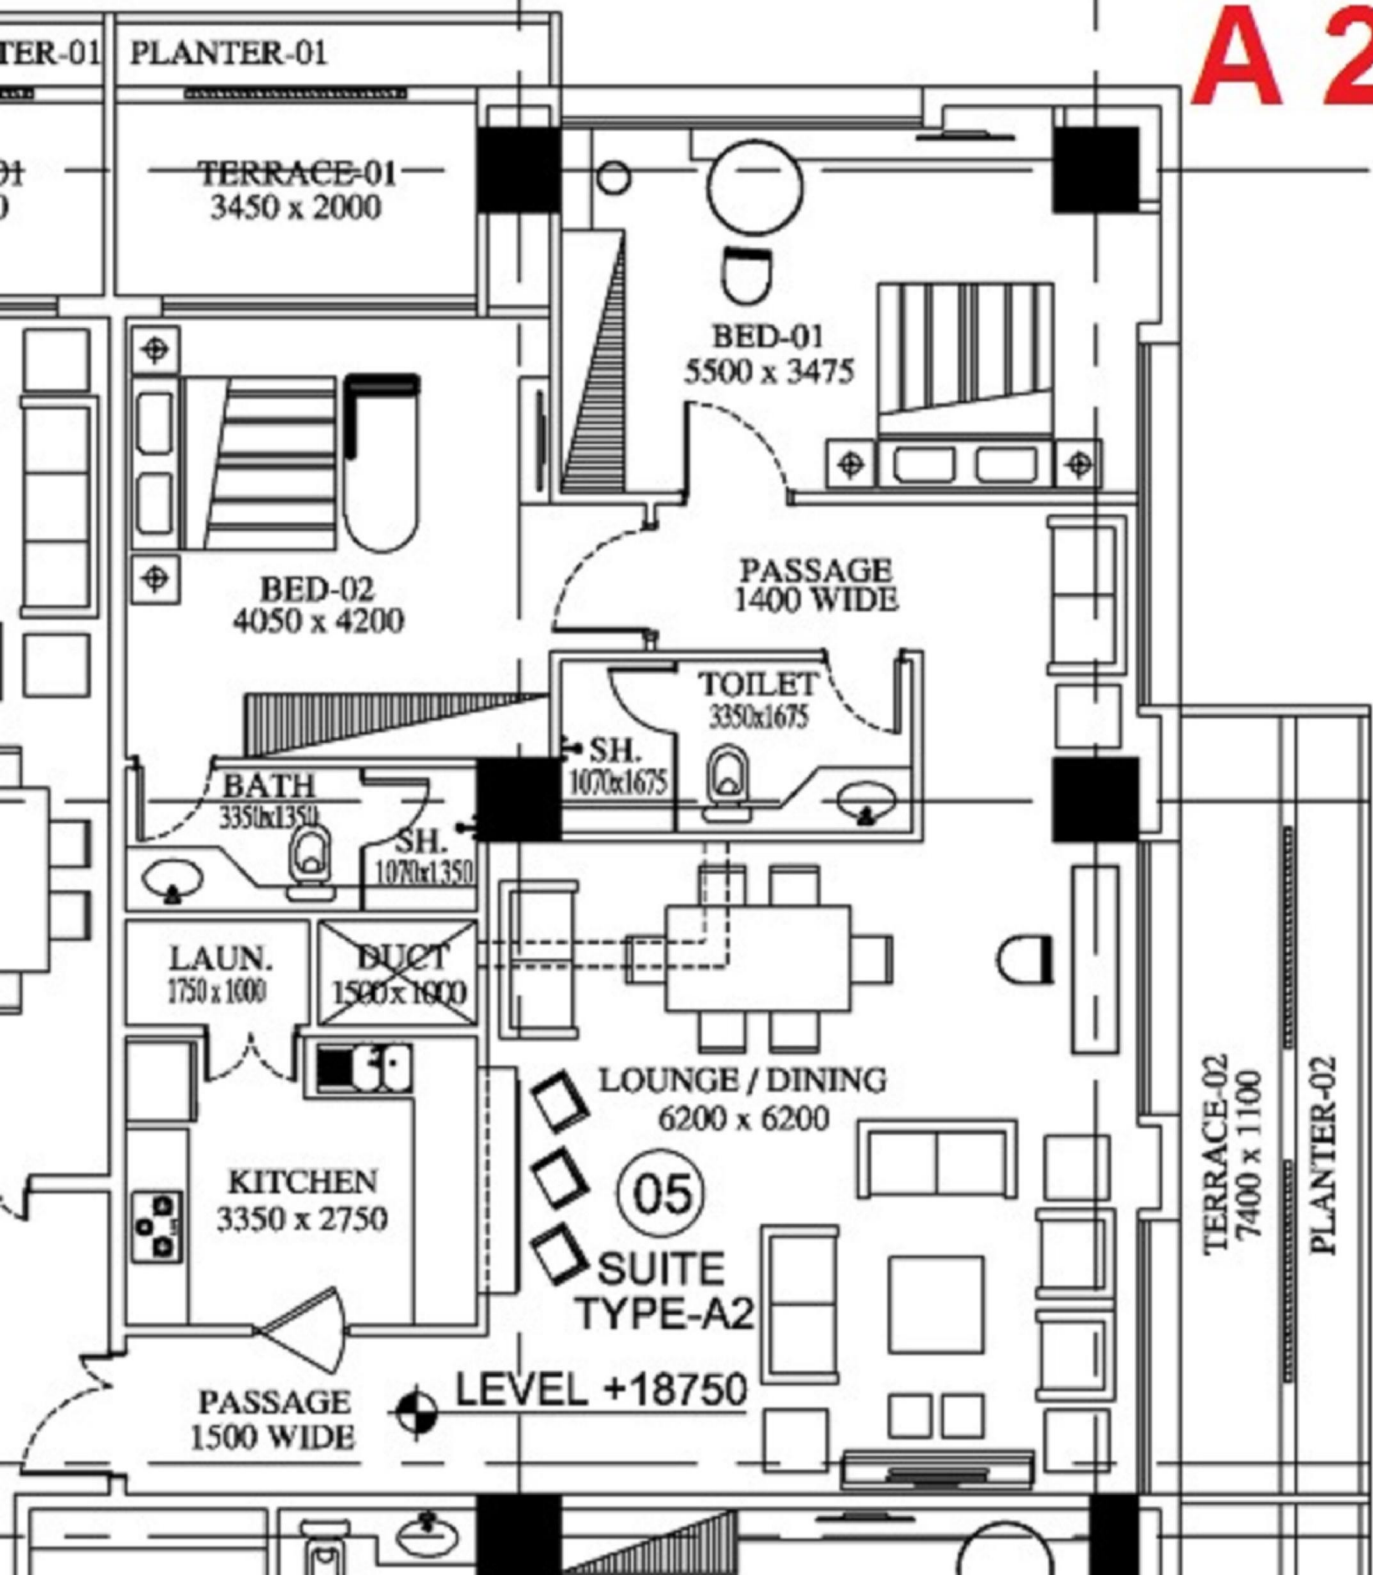

# A 2

TER-01

PLANTER-01

TERRACE-01  
3450 x 2000

BED-01  
5500 x 3475

BED-02  
4050 x 4200

PASSAGE  
1400 WIDE

TOILET  
3350x1675

BATH  
3350x1350

SH.  
1070x1675

SH.  
1070x1350

LAUN.  
1750 x 1000

DUCT  
1500x1600

LOUNGE / DINING  
6200 x 6200

KITCHEN  
3350 x 2750

05

SUITE  
TYPE-A2

PASSAGE  
1500 WIDE

LEVEL +18750

TERRACE-02  
7400 x 1100

PLANTER-02