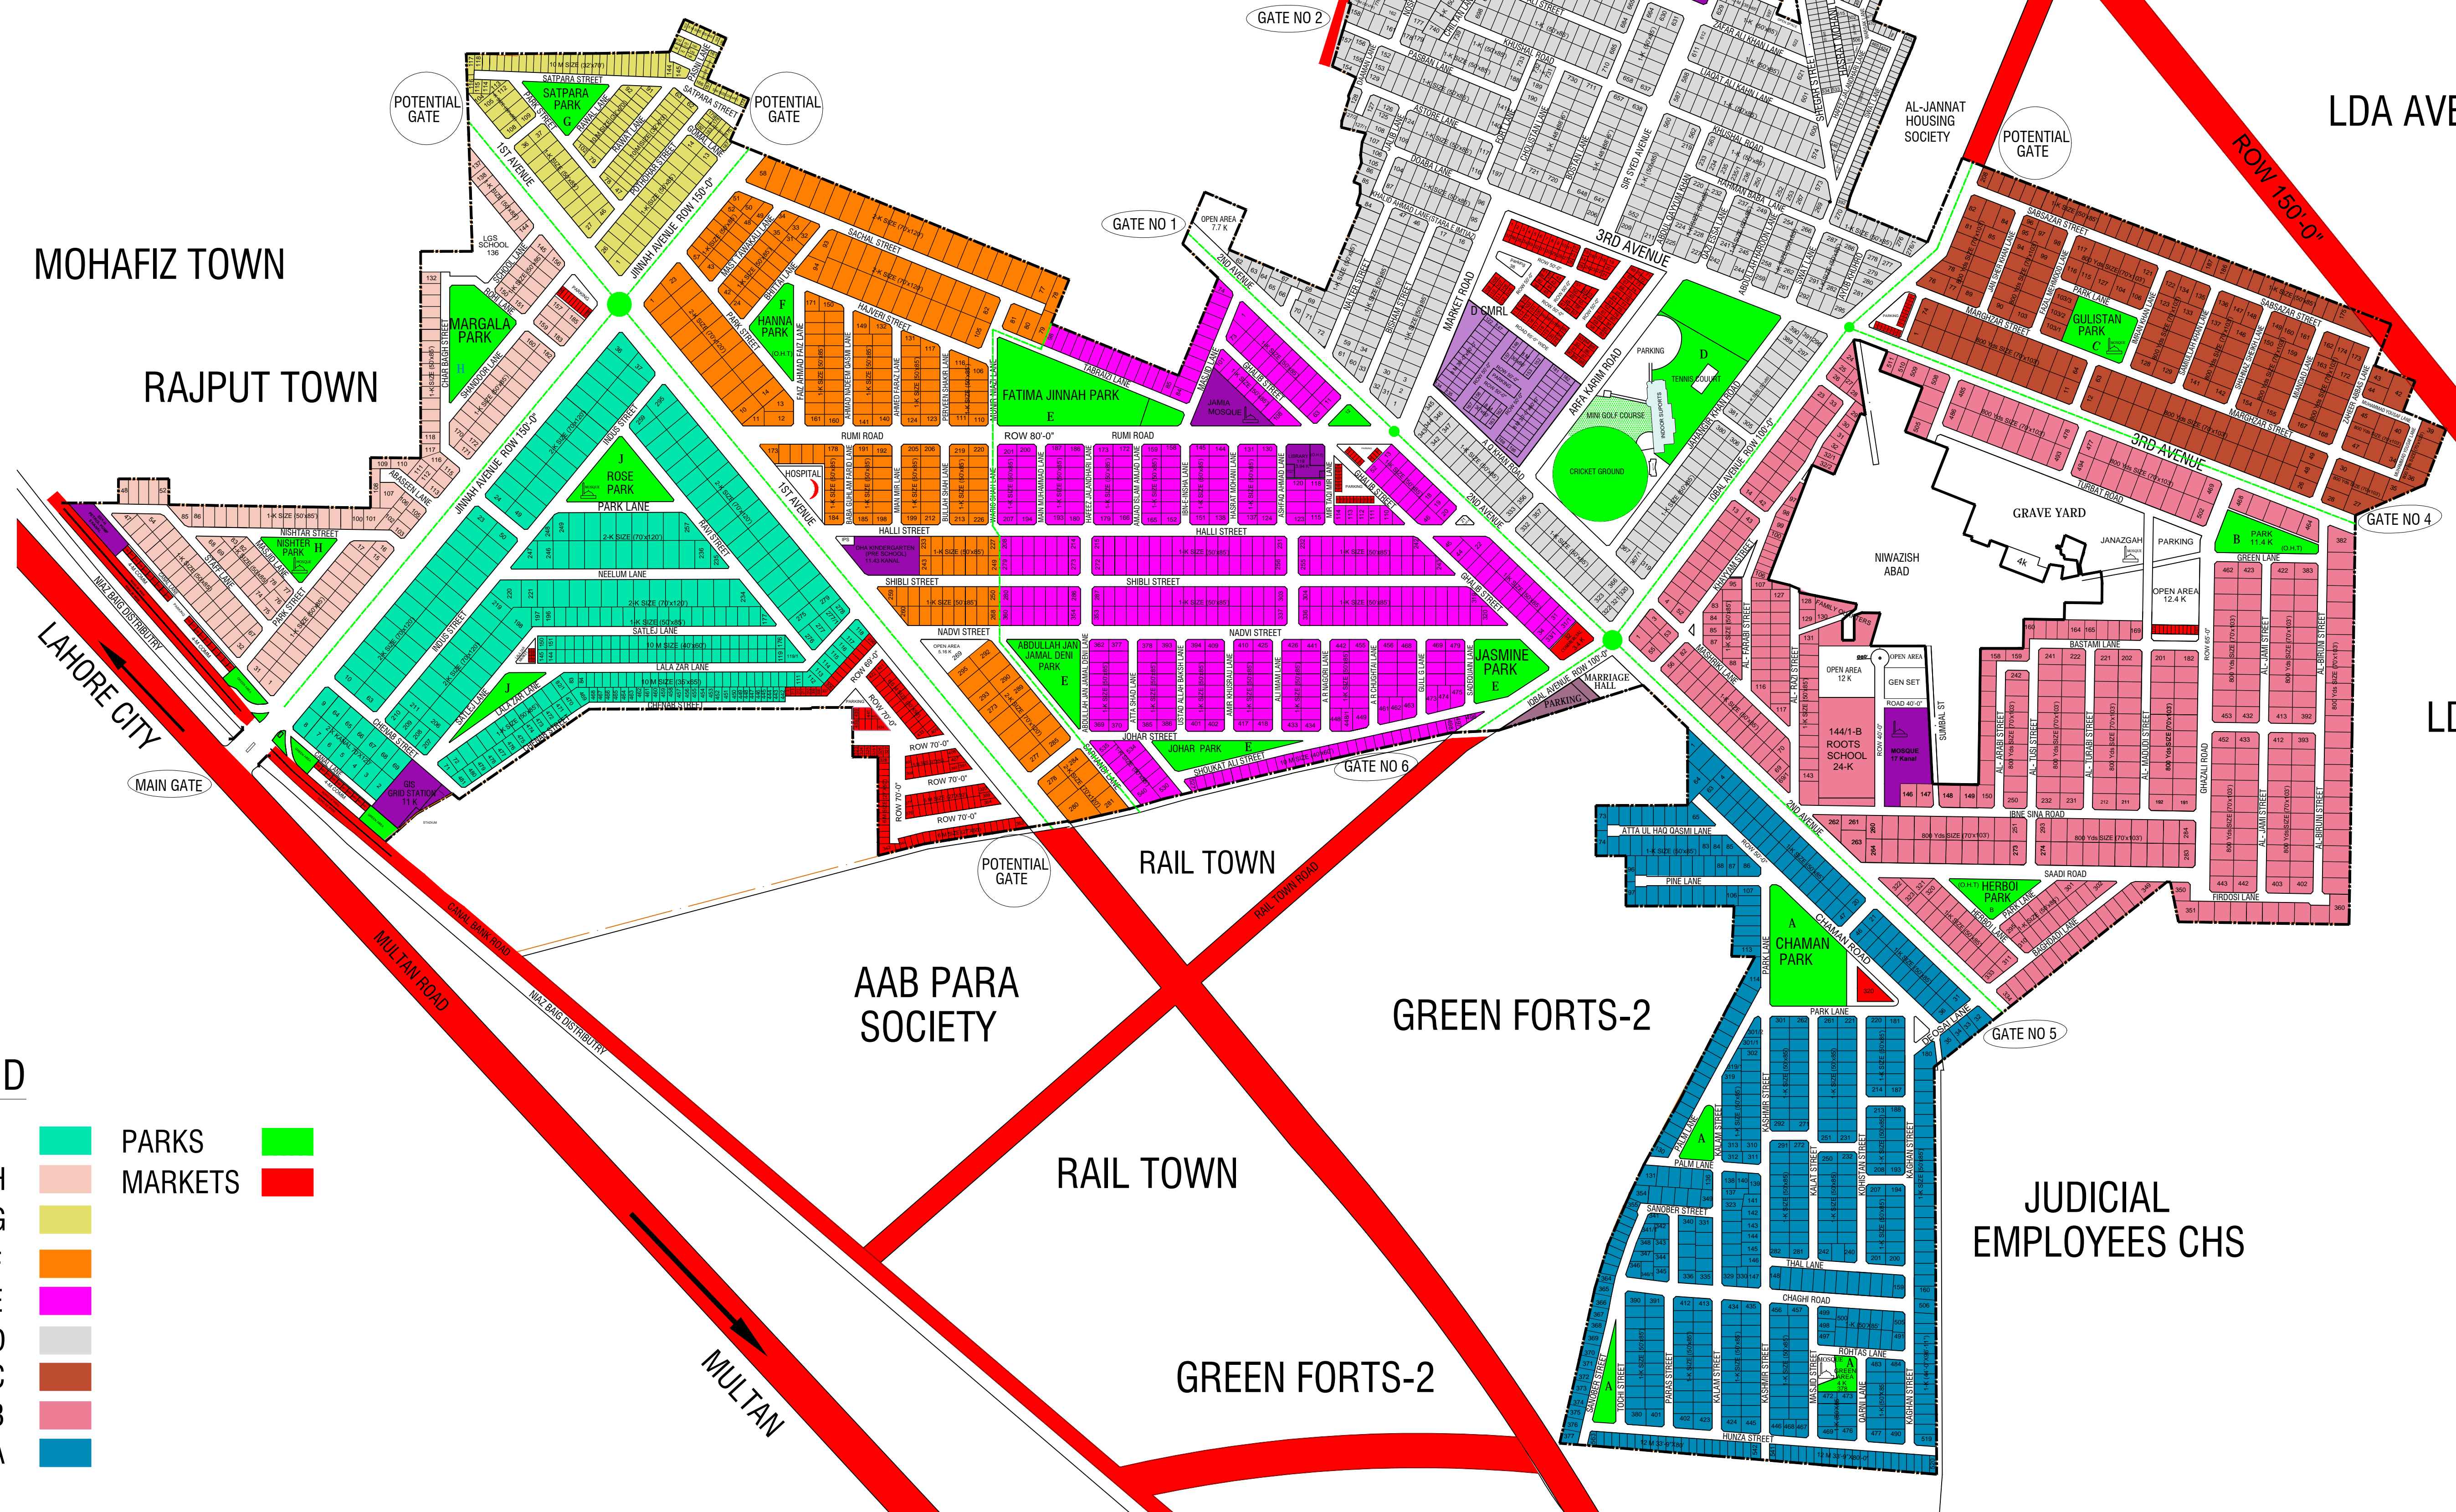

# DHA PHASE XII (EME)

THOKAR NIAZ BEG

RAIWIND ROAD

RAIWIND

KHALIQ ABAD

MOHAFIZ TOWN

RAJPUT TOWN

LDA AVENUE-1

## LEGEND

BLOCK J		PARKS	
BLOCK H		MARKETS	
BLOCK G			
BLOCK F			
BLOCK E			
BLOCK D			
BLOCK C			
BLOCK B			
BLOCK A			

LAHORE CITY

MAIN GATE

MULHAN ROAD

MULTAN

RAIL TOWN

AAB PARA SOCIETY