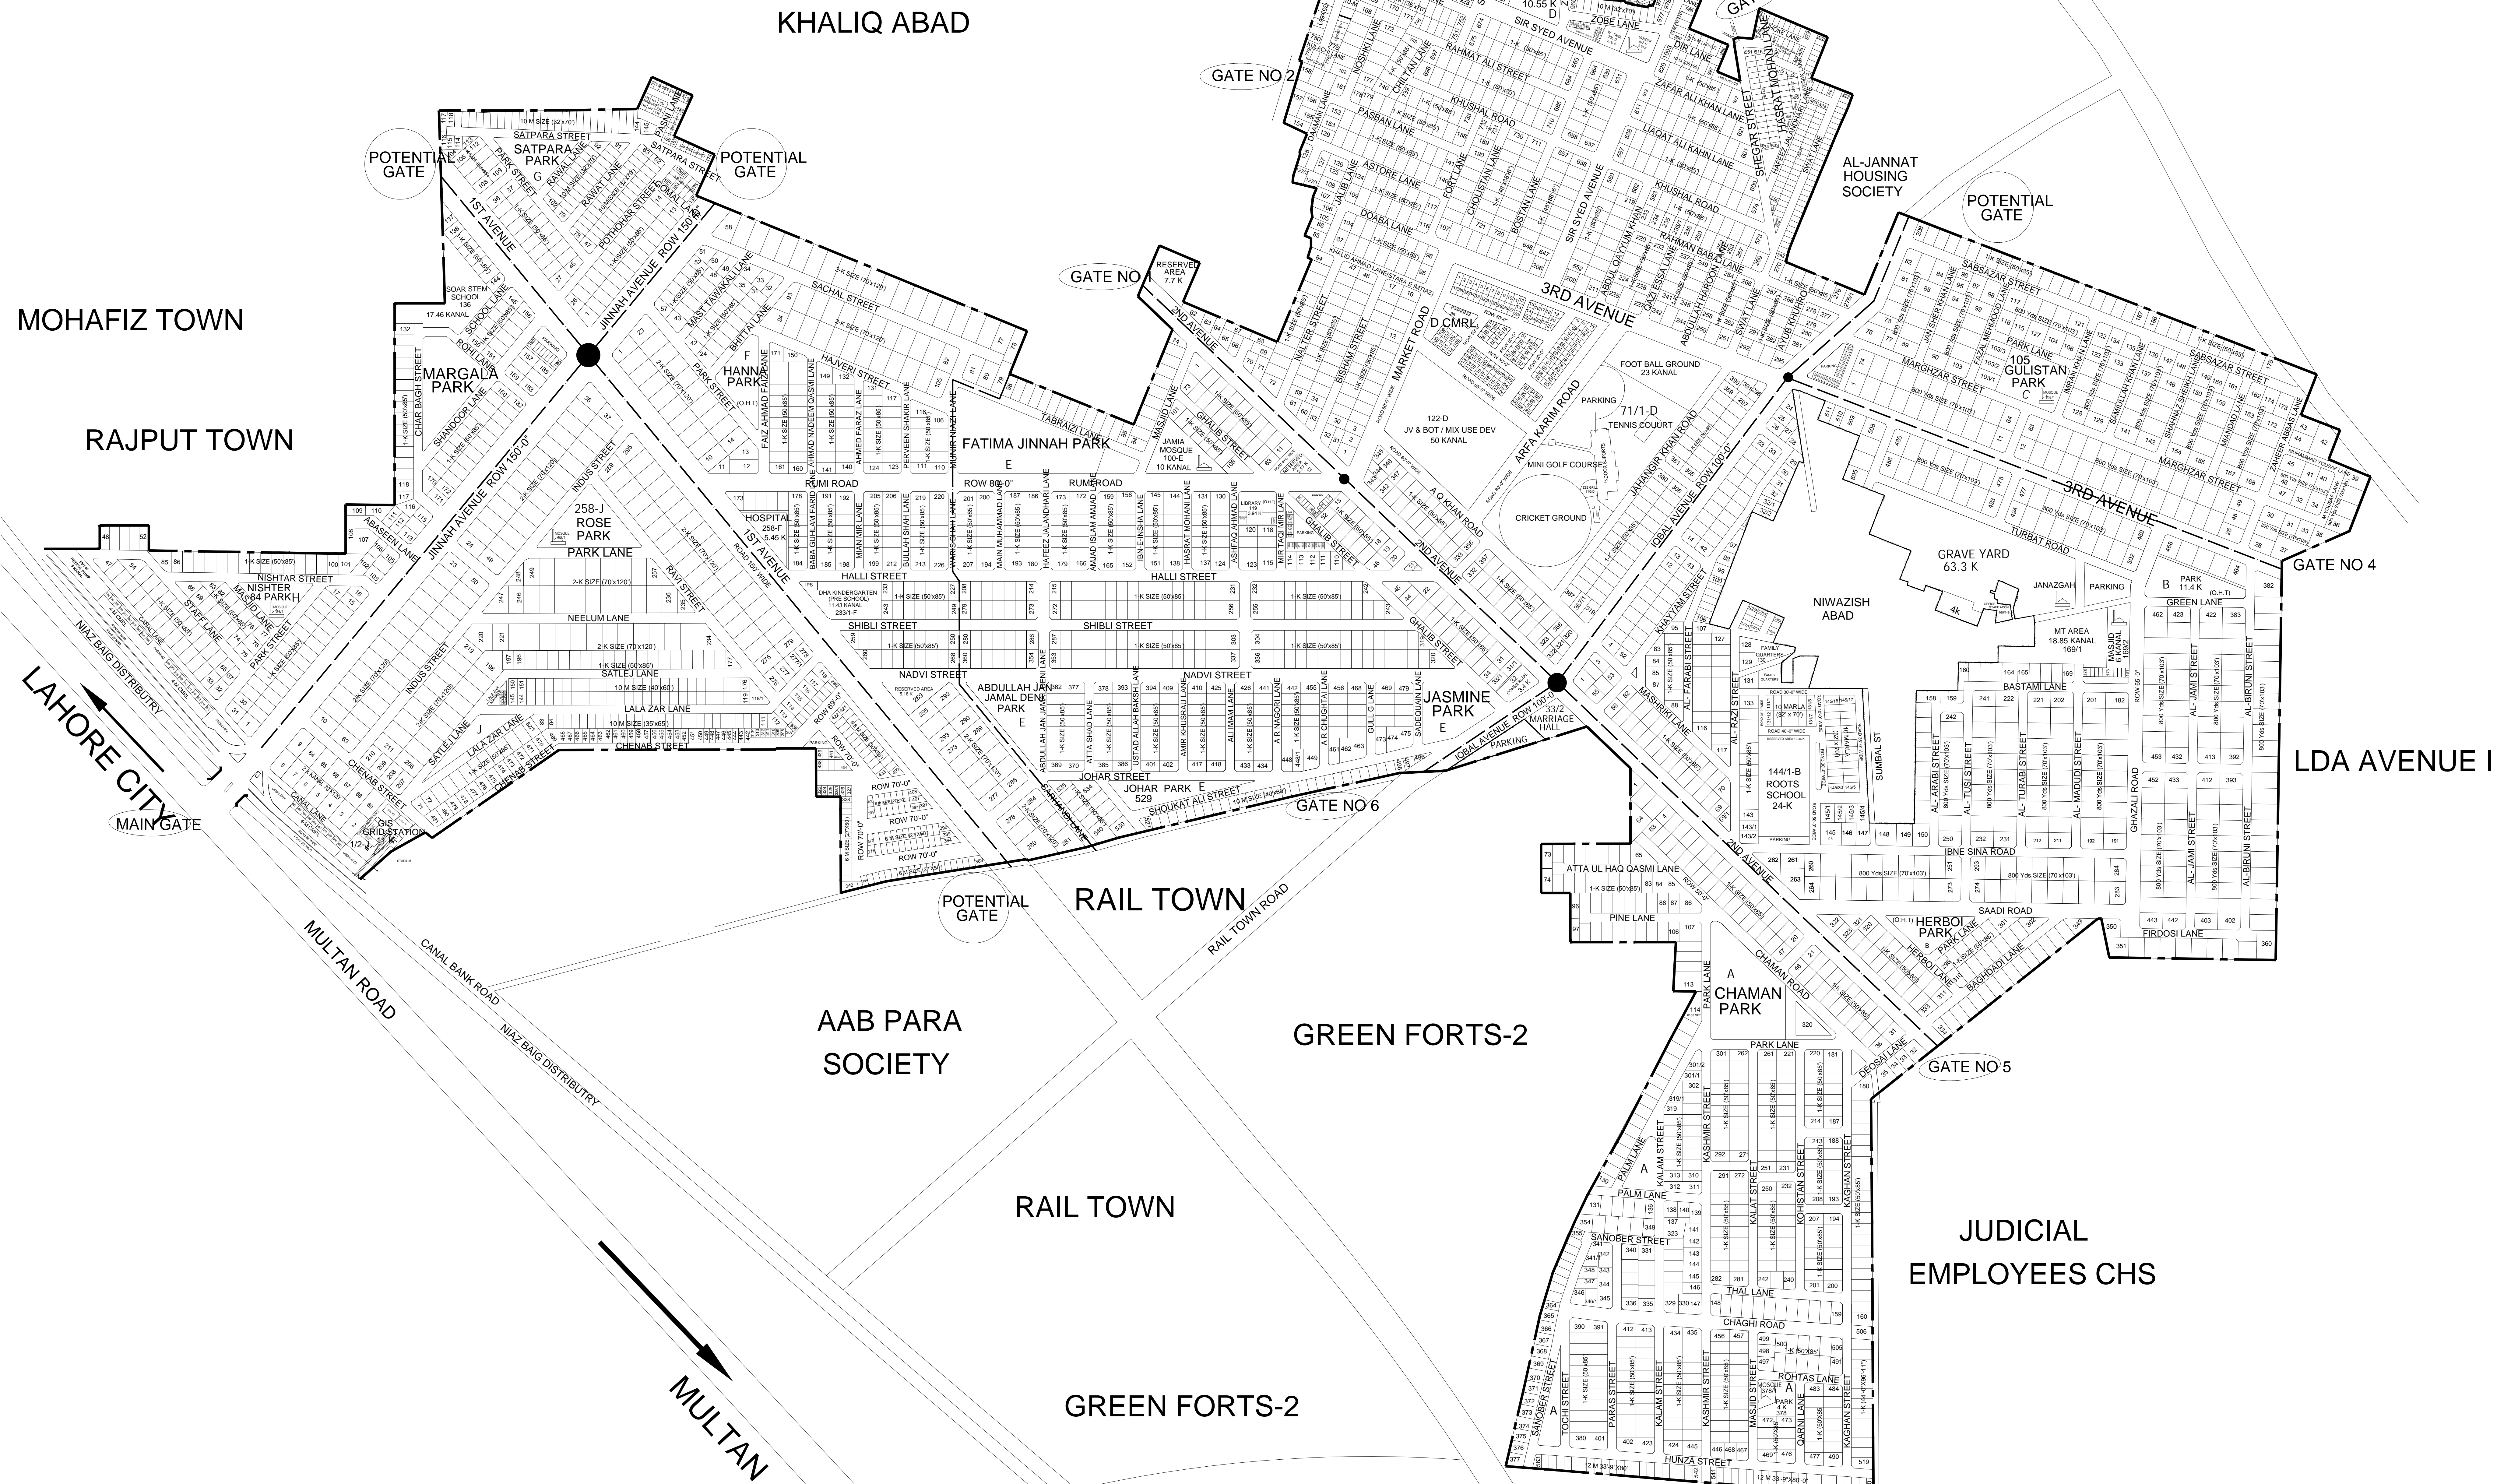

# DHA PHASE XII (EME)

THOKAR NIAZ BEG

RAIWIND ROAD

RAIWIND

KHALIQ ABAD

MOHAFIZ TOWN

RAJPUT TOWN

FATIMA JINNAH PARK

RAIL TOWN

AAB PARA SOCIETY

GREEN FORTS-2

RAIL TOWN

GREEN FORTS-2

JUDICIAL EMPLOYEES CHS

LDA AVENUE I

LDA AVENUE-1

LDA AVENUE ROAD 150'-0"

LAHORE CITY MAIN GATE

MULTAN ROAD

MULTAN

POTENTIAL GATE

POTENTIAL GATE

GATE NO

GATE NO 2